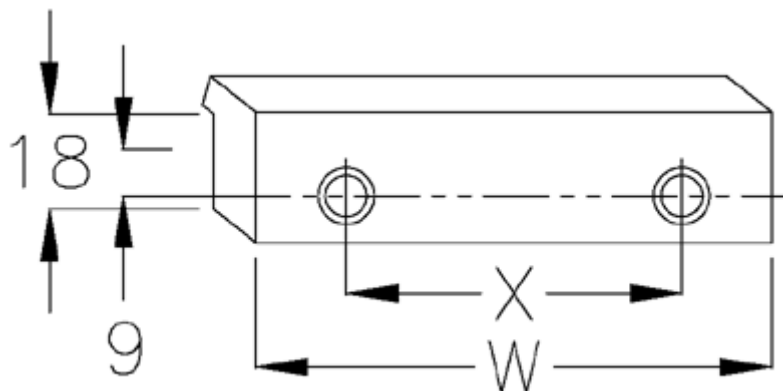

Article number: 05979632

Description: Hepco mounting angle long DFC3L

## Measures

---

W = 75

X = 48